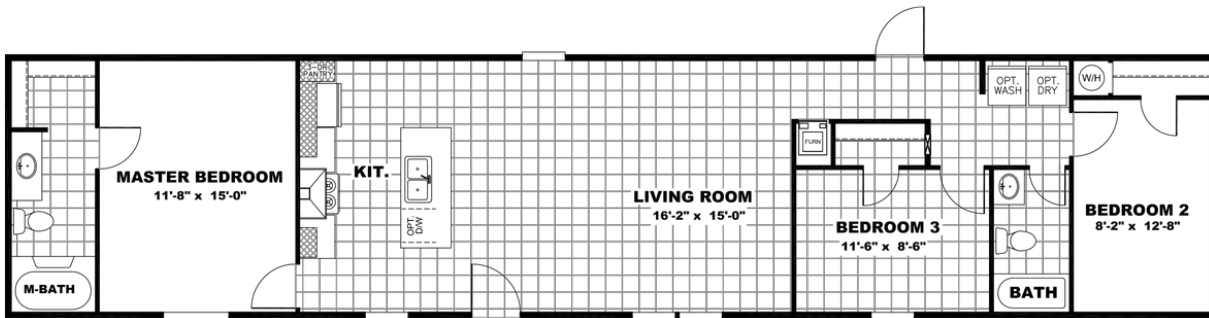

THE BREEZE

THE BREEZE

Model number: 31SSP16723AH18

3 beds • 2 baths • 1152 sq.ft. • 16' width • 72' depth

Our home building facilities invest in continuous product and process improvements. Plans, dimensions, features, materials, specifications and availability are subject to change without notice or obligation. Renderings and floor plans are representative likenesses of our homes and may differ from the actual homes. We invite you to tour a Home Center near you and inspect the highest value in quality housing available or call (210) 673-9025 to speak with a Home Consultant. Copyright 2017, CMH. All rights reserved.

<https://www.claytonhomessanantonio.com>

CLAYTON HOMES-SAN ANTONIO

3225 SW LOOP 410
SAN ANTONIO, TX 78227

Monday - Thursday: 9am - 7pm
Friday: 9am - 6pm
Saturday: 9am - 5pm
Sunday: Closed

(210) 673-9025

MODEL # SSP16723A
 DRAWING # 31-11S044
16' x 72' THE BREEZE

THE BREEZE Model number: 31SSP16723AH18

3 beds • 2 baths • 1152 sq.ft. • 16' width • 72' depth

Our home building facilities invest in continuous product and process improvements. Plans, dimensions, features, materials, specifications and availability are subject to change without notice or obligation. Renderings and floor plans are representative likenesses of our homes and may differ from the actual homes. We invite you to tour a Home Center near you and inspect the highest value in quality housing available or call (210) 673-9025 to speak with a Home Consultant. Copyright 2017, CMH. All rights reserved.