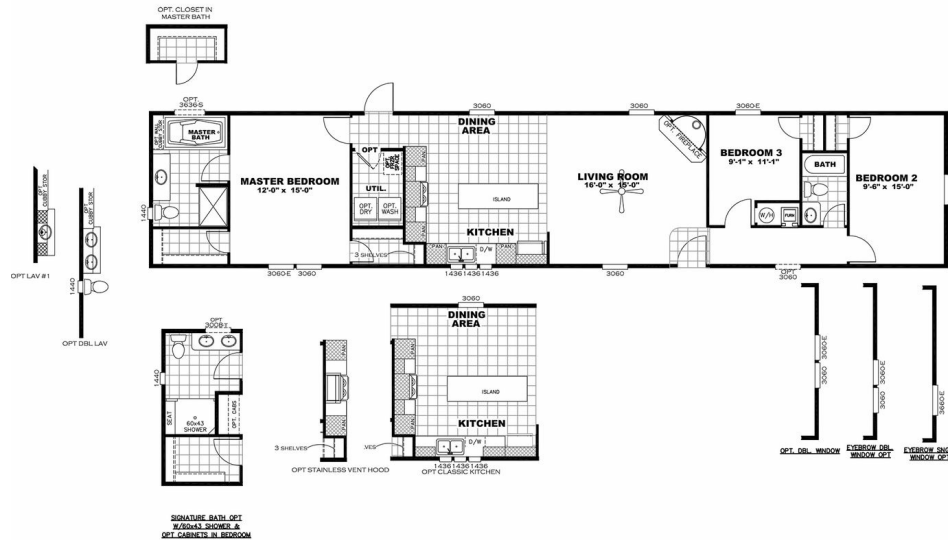

DECISION MAKER 16803C

DECISION MAKER 16803C Model number: 31DMK16803CH18

3 beds • 2 baths • 1280 sq.ft. • 16' width • 80' depth

Our home building facilities invest in continuous product and process improvements. Plans, dimensions, features, materials, specifications and availability are subject to change without notice or obligation. Renderings and floor plans are representative likenesses of our homes and may differ from the actual homes. We invite you to tour a Home Center near you and inspect the highest value in quality housing available or call (210) 673-9025 to speak with a Home Consultant. Copyright 2017, CMH. All rights reserved.