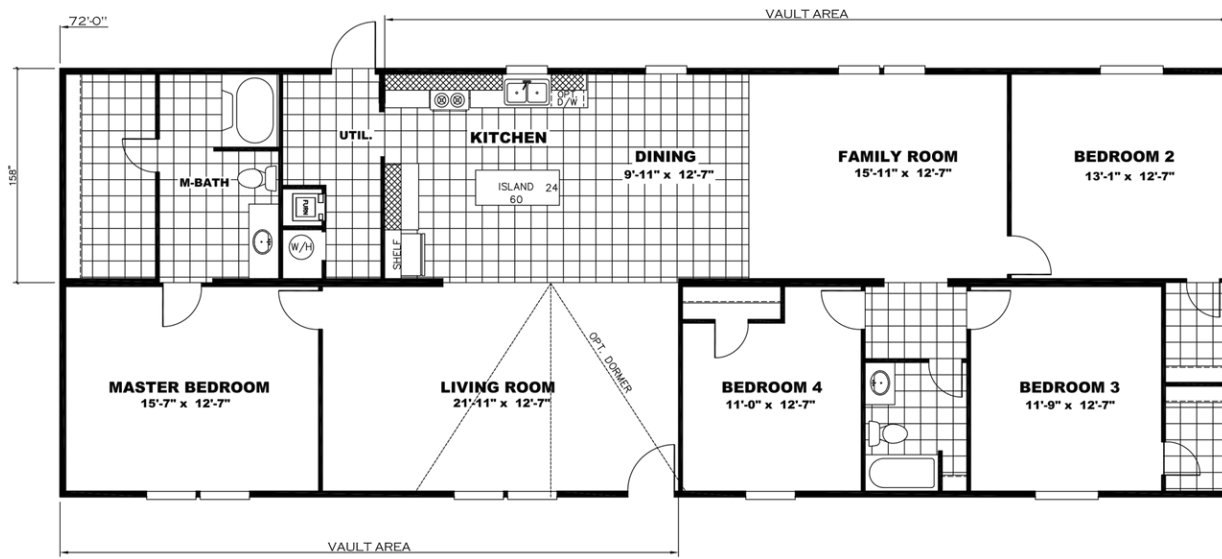

WONDER Model number: 97TRU28724RH18

4 beds • 2 baths • 2016 sq.ft. • 28' width • 72' depth

Our home building facilities invest in continuous product and process improvements. Plans, dimensions, features, materials, specifications and availability are subject to change without notice or obligation. Renderings and floor plans are representative likenesses of our homes and may differ from the actual homes. We invite you to tour a Home Center near you and inspect the highest value in quality housing available or call (210) 673-9025 to speak with a Home Consultant. Copyright 2017, CMH. All rights reserved.

<https://www.claytonhomessanantonio.com>

CLAYTON HOMES-SAN ANTONIO

3225 SW LOOP 410
SAN ANTONIO, TX 78227

Monday - Thursday: 9am - 7pm
Friday: 9am - 6pm
Saturday: 9am - 5pm
Sunday: Closed

(210) 673-9025