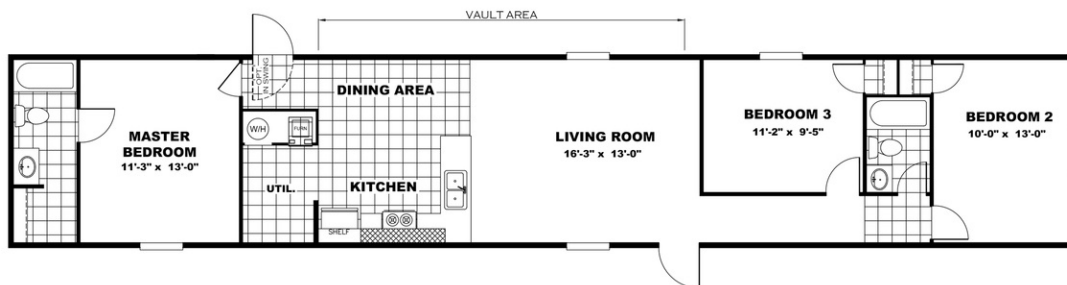

**GLORY** Model number: 97TRU14763BH18

**3 beds • 2 baths • 1064 sq.ft. • 14' width • 76' depth**

Our home building facilities invest in continuous product and process improvements. Plans, dimensions, features, materials, specifications and availability are subject to change without notice or obligation. Renderings and floor plans are representative likenesses of our homes and may differ from the actual homes. We invite you to tour a Home Center near you and inspect the highest value in quality housing available or call (210) 673-9025 to speak with a Home Consultant. Copyright 2017, CMH. All rights reserved.